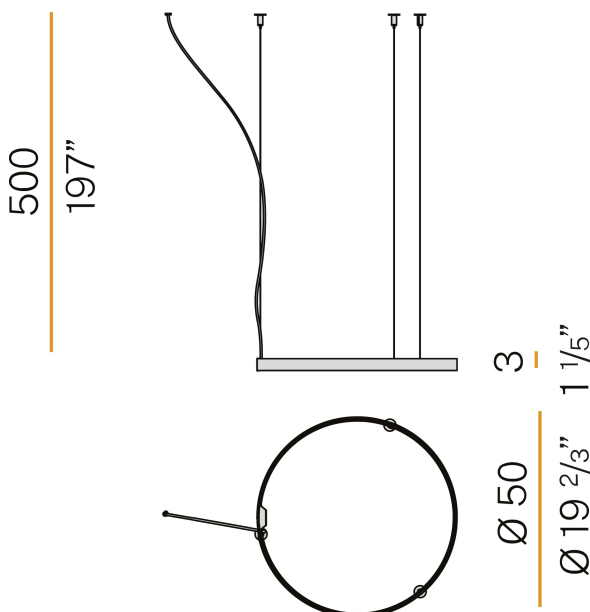

PANZERI

Zero Round

24V DC
M03319.050.0410

 mat brass

Data sheet

| | |
|--------------------------|---------------------|
| CODE | M03319.050.0410 |
| SYSTEM POWER CONSUMPTION | 25W |
| EFFICACY | 81.56lm/W |
| LIGHT SOURCE | LED |
| LIGHT SOURCE LIFETIME | L70 (B50) 60.000h |
| COLOUR TEMPERATURE | 3000K Ra>90 |
| LIGHT DISTRIBUTION | diffused |
| POWER SUPPLY | 24V DC |
| DRIVER | remote not included |
| NOMINAL LUMINOUS FLUX | 2835lm |
| LUMEN OUTPUT | 2039lm |
| EFFICIENCY | 71.9% |
| WEIGHT | 0.83 Kg |
| PROTECTION DEGREE | IP20 |
| COLOUR TOLLERANCES | SDCM 3 |
| PACKING DIMENSIONS (CM) | 58,0 x 58,0 x 10,0 |

Single or multiple suspension lighting fixture for interiors, with direct and indirect light emission.

Bended extruded aluminium structure in white, black, bronze, mat brass or titanium polyacrylic paint.

Extruded polycarbonate diffuser with opaline finish.

Suspension kit with griplocks and 5m (196,9") long steel cables.

5m (196,9") long power cable in transparent PVC.

Provided without power canopy.

Technical drawing

Polar diagram